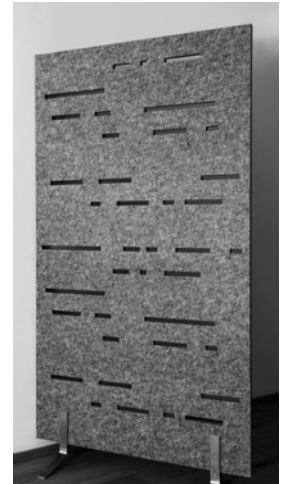

Datenblatt: WS Sound Perfo | 25 mm

WS Sound Perfo Bubbles Amorph

WS Sound Perfo Bubbles Circles

WS Sound Perfo Lines circle

WS Sound Perfo Lines rect

WS Sound Perfo Hex50-1

WS Sound Perfo Hex50-2

WS Sound Perfo Monstera2